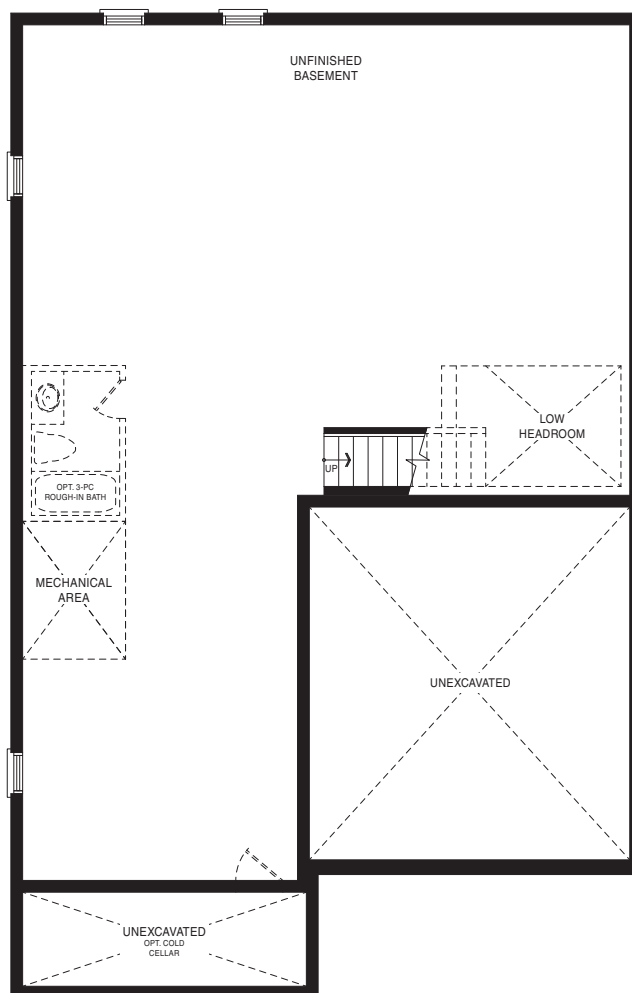

WHITESTONE 42'

STYLE A - 3104 SQ.FT.

STYLE B - 3112 SQ.FT.

STYLE C - 3089 SQ.FT.

MAIN FLOOR PLAN  
STYLE A

SECOND FLOOR PLAN  
STYLE A

BASEMENT PLAN  
STYLE A