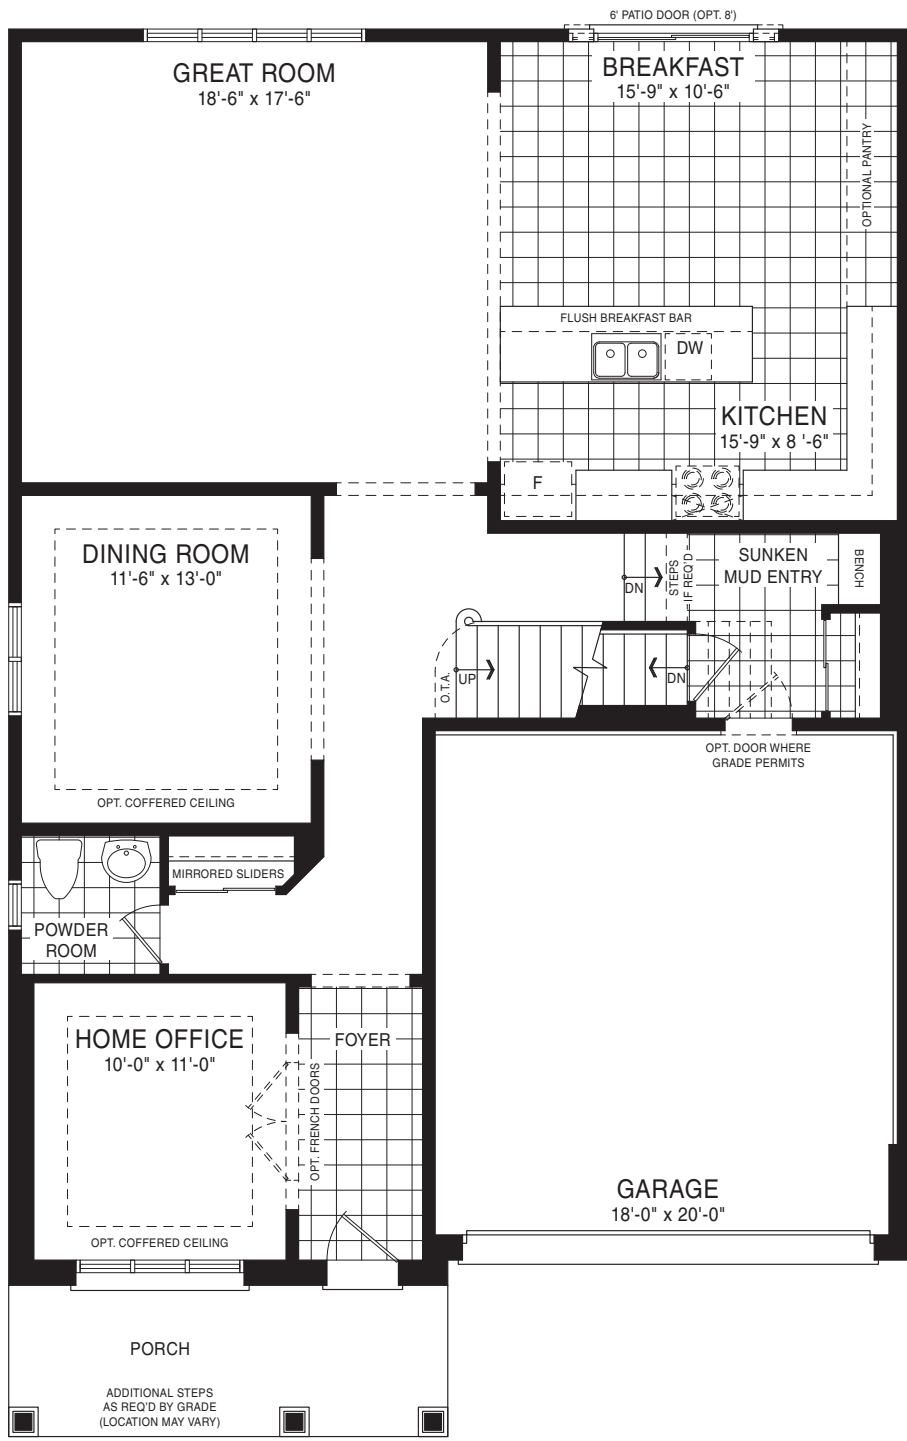

WHITESTONE 42'

STYLE A - 3104 SQ.FT.

STYLE B - 3112 SQ.FT.

STYLE C - 3089 SQ.FT.

MAIN FLOOR PLAN  
STYLE A

SECOND FLOOR PLAN  
STYLE A

BASEMENT PLAN  
STYLE A