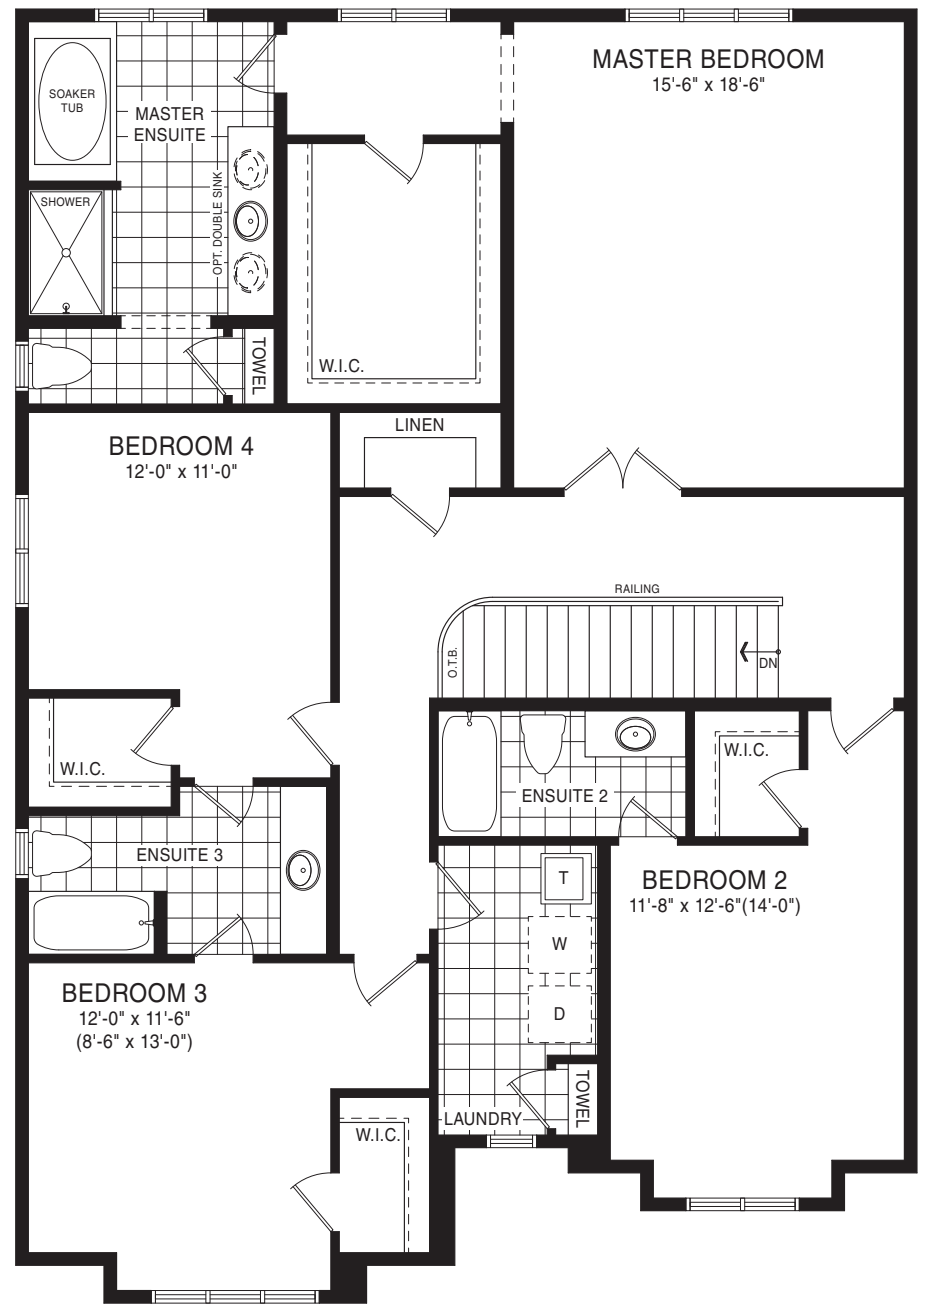

WHITESTONE 42'

STYLE A - 3104 SQ.FT.

STYLE B - 3112 SQ.FT.

STYLE C - 3089 SQ.FT.

MAIN FLOOR PLAN  
STYLE A

SECOND FLOOR PLAN  
STYLE A

BASEMENT PLAN  
STYLE A