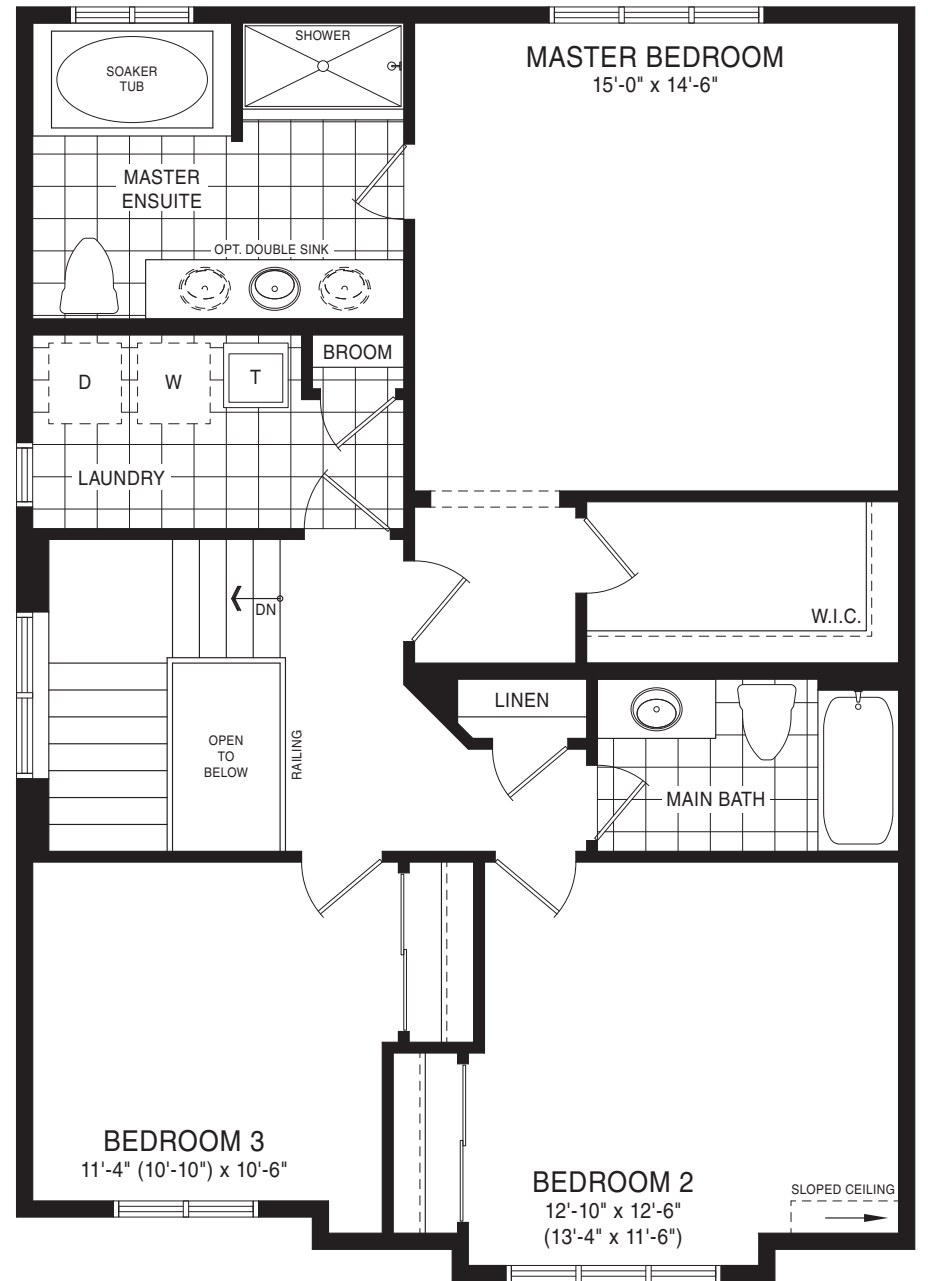

CAMDEN 34'

STYLE A - 1868 SQ.FT.

STYLE B - 1854 SQ.FT.

STYLE C - 1838 SQ.FT.

MAIN FLOOR PLAN
STYLE A

SECOND FLOOR PLAN
STYLE A

BASEMENT PLAN
STYLE A