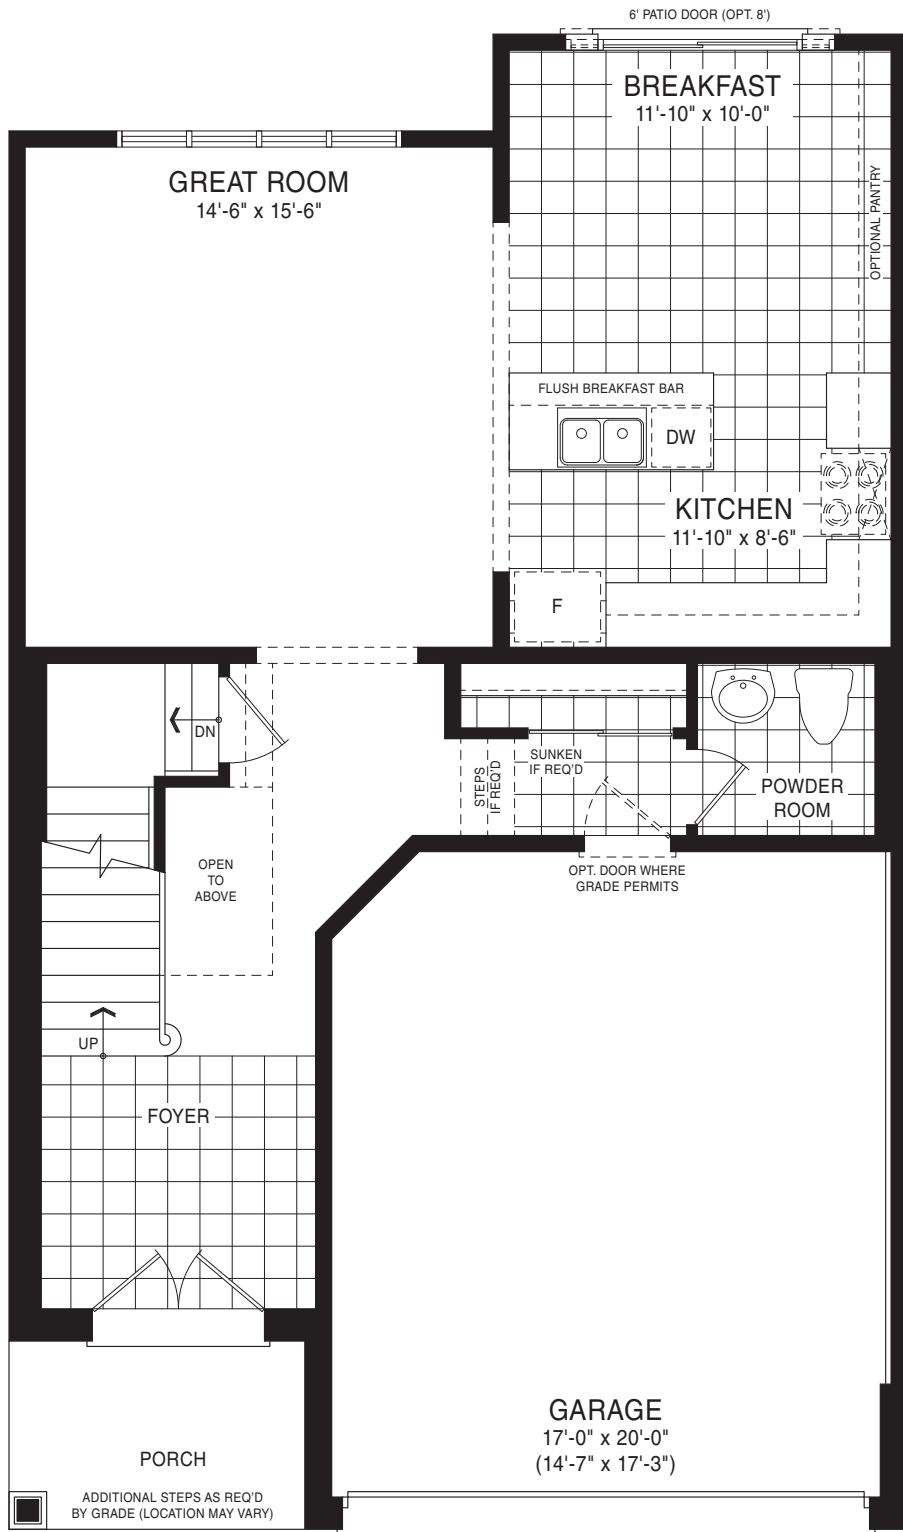

CAMDEN 34'

STYLE A - 1868 SQ.FT.

STYLE B - 1854 SQ.FT.

STYLE C - 1838 SQ.FT.

MAIN FLOOR PLAN
STYLE A

SECOND FLOOR PLAN
STYLE A

BASEMENT PLAN
STYLE A