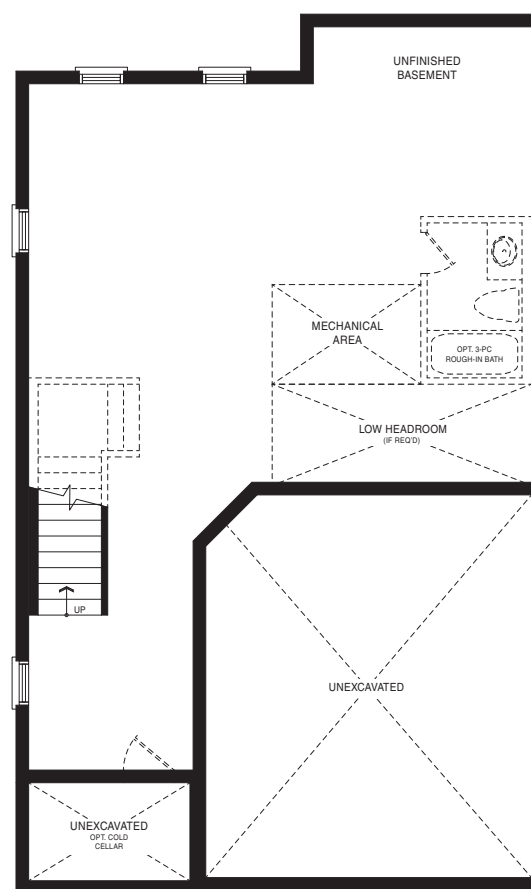

CAMDEN 34'

STYLE A - 1868 SQ.FT.

STYLE B - 1854 SQ.FT.

STYLE C - 1838 SQ.FT.

MAIN FLOOR PLAN
STYLE A

SECOND FLOOR PLAN
STYLE A

BASEMENT PLAN
STYLE A