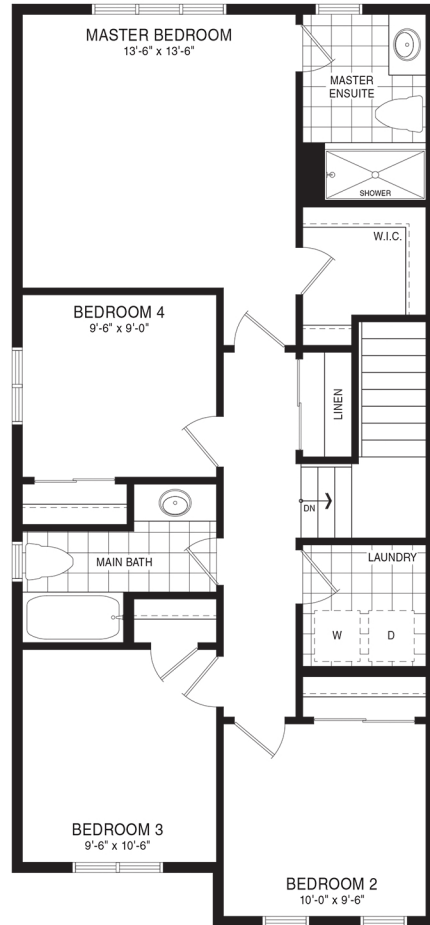

ROBSON SEMI-DETACHED

STYLE A1 - 1647 SQ.FT.
 STYLE B1 - 1648 SQ.FT.
 STYLE B2 - 1668 SQ.FT.
 STYLE C1 - 1664 SQ.FT.
 STYLE C2 - 1653 SQ.FT.

MAIN FLOOR PLAN
 STYLE A1

SECOND FLOOR PLAN
 STYLE A1

BASEMENT PLAN
 STYLE A1