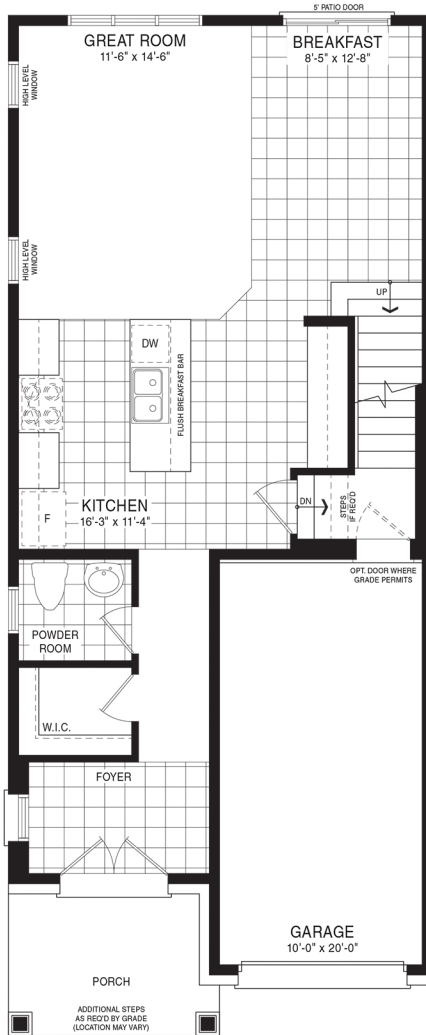

ROBSON SEMI-DETACHED

STYLE A1 - 1647 SQ.FT.
 STYLE B1 - 1648 SQ.FT.
 STYLE B2 - 1668 SQ.FT.
 STYLE C1 - 1664 SQ.FT.
 STYLE C2 - 1653 SQ.FT.

MAIN FLOOR PLAN
 STYLE A1

SECOND FLOOR PLAN
 STYLE A1

BASEMENT PLAN
 STYLE A1