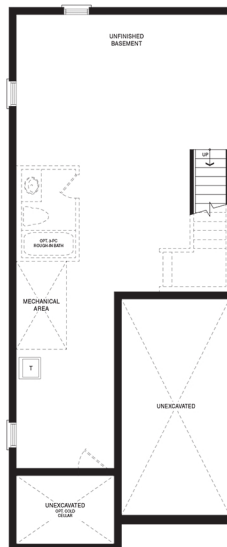

ROBSON SEMI-DETACHED

STYLE A1 - 1647 SQ.FT.
 STYLE B1 - 1648 SQ.FT.
 STYLE B2 - 1668 SQ.FT.
 STYLE C1 - 1664 SQ.FT.
 STYLE C2 - 1653 SQ.FT.

MAIN FLOOR PLAN
 STYLE A1

SECOND FLOOR PLAN
 STYLE A1

BASEMENT PLAN
 STYLE A1