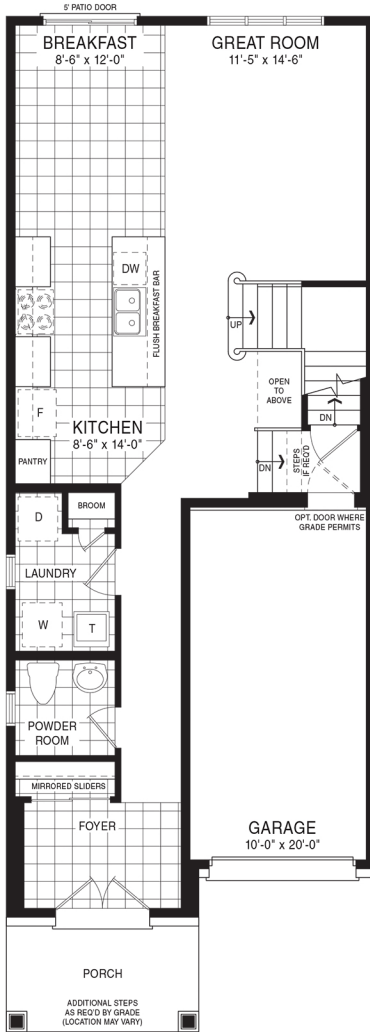

NEWBROOK 25' SEMI-DETACHED

STYLE A1 - 1821 SQ.FT.
 STYLE B1 - 1821 SQ.FT.
 STYLE B2 - 1841 SQ.FT.
 STYLE C1 - 1832 SQ.FT.

MAIN FLOOR PLAN
 STYLE A1

SECOND FLOOR PLAN
 STYLE A1

BASEMENT PLAN
 STYLE A1