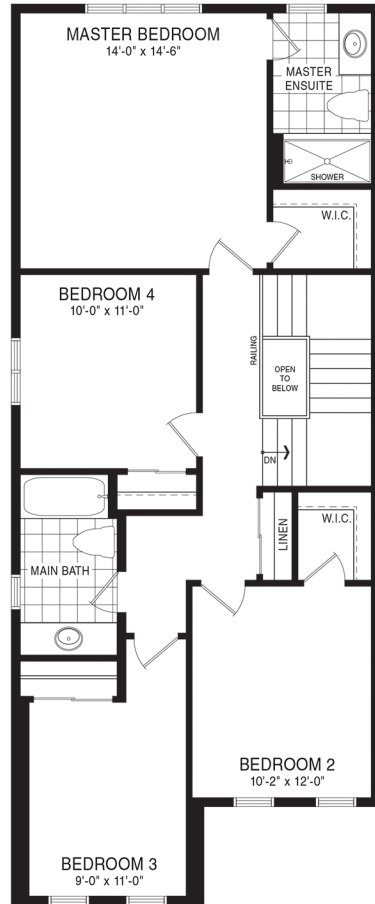

NEWBROOK 25' SEMI-DETACHED

STYLE A1 - 1821 SQ.FT.
 STYLE B1 - 1821 SQ.FT.
 STYLE B2 - 1841 SQ.FT.
 STYLE C1 - 1832 SQ.FT.

MAIN FLOOR PLAN
 STYLE A1

SECOND FLOOR PLAN
 STYLE A1

BASEMENT PLAN
 STYLE A1