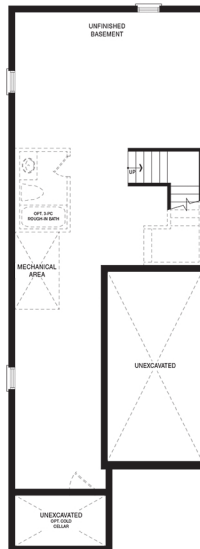

NEWBROOK 25' SEMI-DETACHED

STYLE A1 - 1821 SQ.FT.
 STYLE B1 - 1821 SQ.FT.
 STYLE B2 - 1841 SQ.FT.
 STYLE C1 - 1832 SQ.FT.

MAIN FLOOR PLAN
 STYLE A1

SECOND FLOOR PLAN
 STYLE A1

BASEMENT PLAN
 STYLE A1