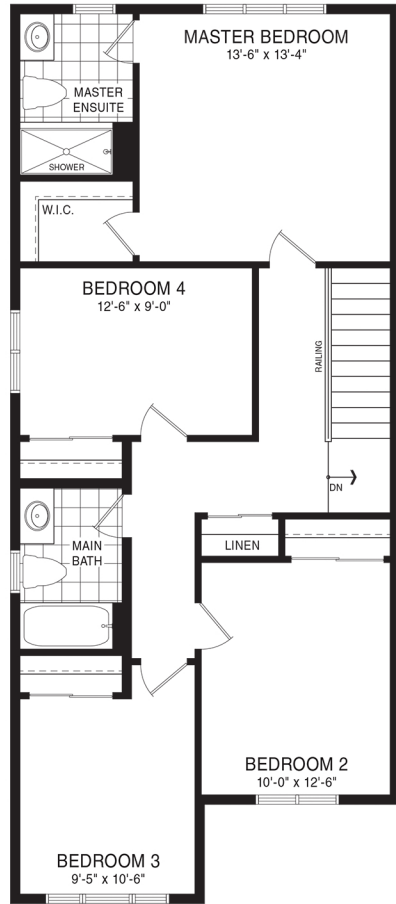

BIRCHDALE 25' SEMI-DETACHED

STYLE A1 - 1744 SQ.FT.
 STYLE A2 - 1754 SQ.FT.
 STYLE B1 - 1752 SQ.FT.
 STYLE C1 - 1767 SQ.FT.
 STYLE C2 - 1760 SQ.FT.

MAIN FLOOR PLAN
 STYLE A1

SECOND FLOOR PLAN
 STYLE A1

BASEMENT PLAN
 STYLE A1