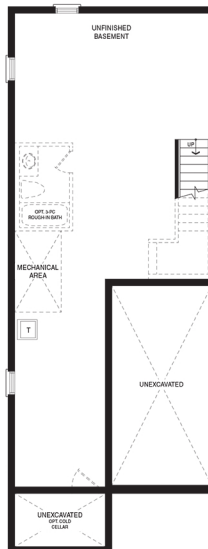

BIRCHDALE 25' SEMI-DETACHED

STYLE A1 - 1744 SQ.FT.
 STYLE A2 - 1754 SQ.FT.
 STYLE B1 - 1752 SQ.FT.
 STYLE C1 - 1767 SQ.FT.
 STYLE C2 - 1760 SQ.FT.

MAIN FLOOR PLAN
 STYLE A1

SECOND FLOOR PLAN
 STYLE A1

BASEMENT PLAN
 STYLE A1