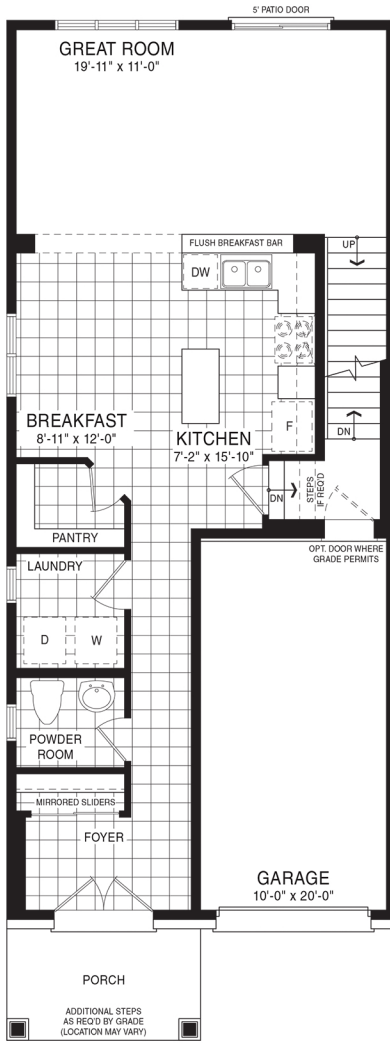

BIRCHDALE 25' SEMI-DETACHED

STYLE A1 - 1744 SQ.FT.
 STYLE A2 - 1754 SQ.FT.
 STYLE B1 - 1752 SQ.FT.
 STYLE C1 - 1767 SQ.FT.
 STYLE C2 - 1760 SQ.FT.

MAIN FLOOR PLAN
 STYLE A1

SECOND FLOOR PLAN
 STYLE A1

BASEMENT PLAN
 STYLE A1