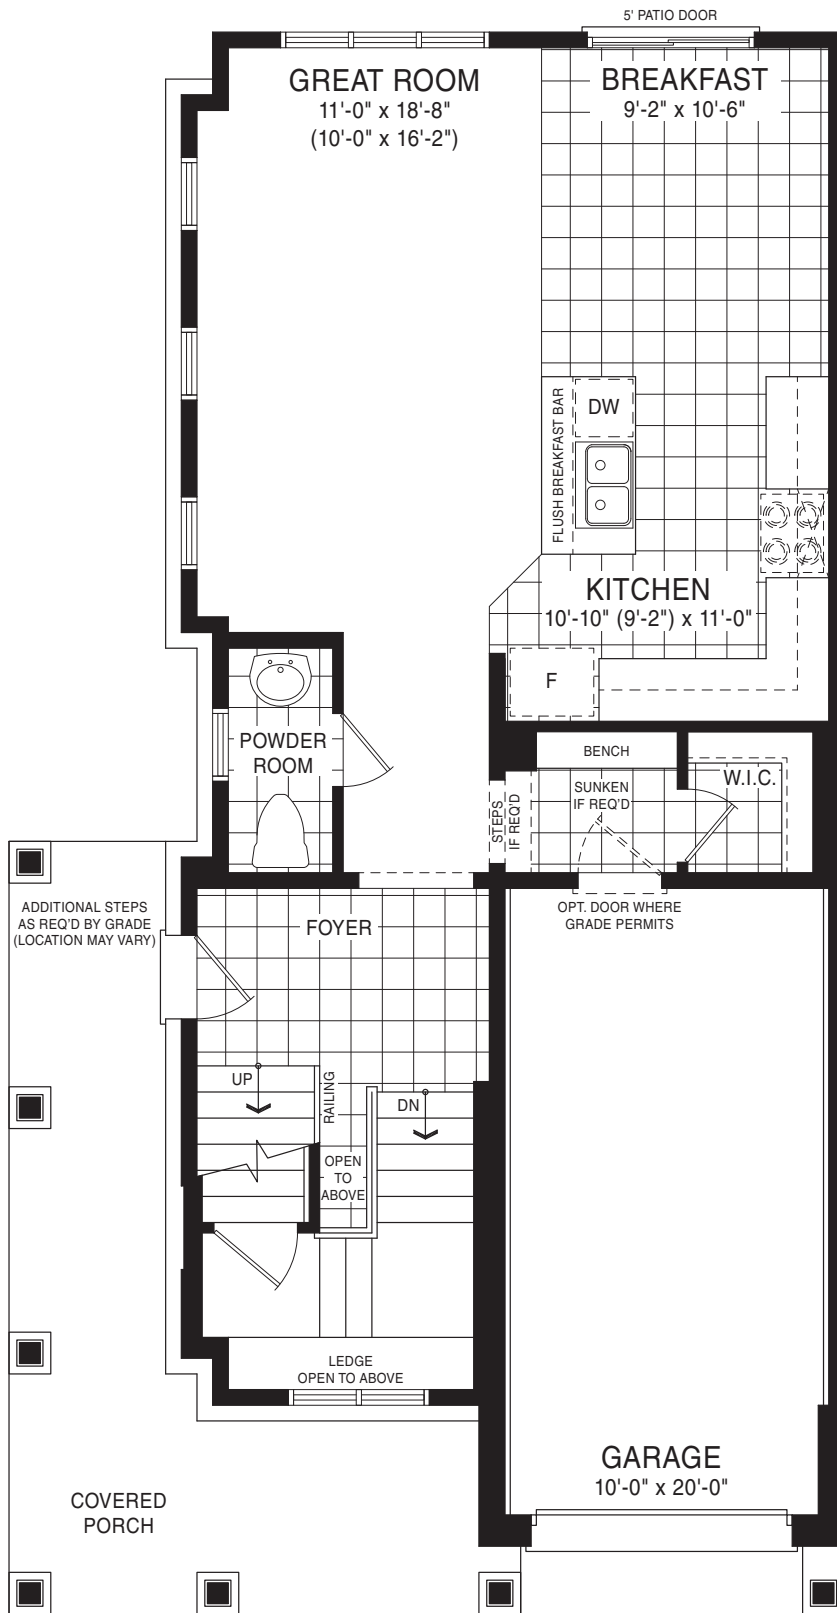

CLINTON CORNER 27'

STYLE A - 1655 SQ.FT.

STYLE B - 1712 SQ.FT.

STYLE C - 1694 SQ.FT.

MAIN FLOOR PLAN
STYLE A

SECOND FLOOR PLAN
STYLE A

BASEMENT PLAN
STYLE A