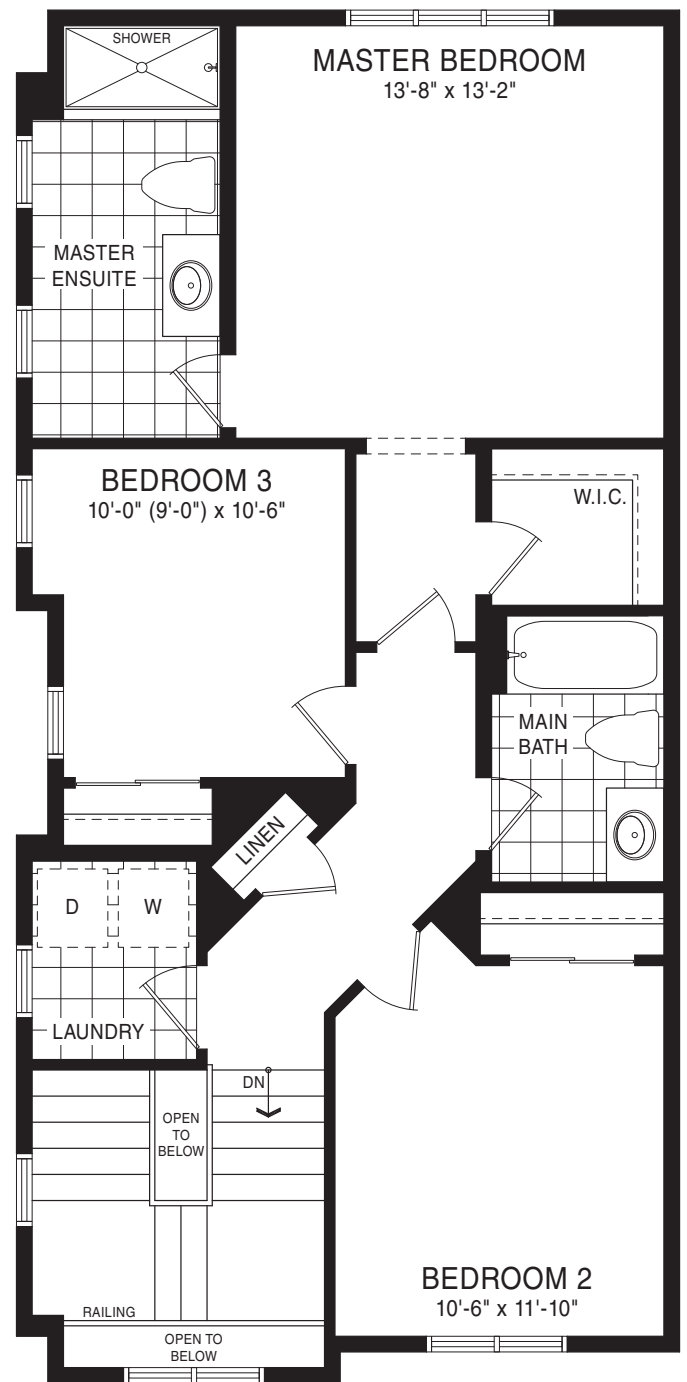

CLINTON CORNER 27'

STYLE A - 1655 SQ.FT.

STYLE B - 1712 SQ.FT.

STYLE C - 1694 SQ.FT.

MAIN FLOOR PLAN
STYLE A

SECOND FLOOR PLAN
STYLE A

BASEMENT PLAN
STYLE A