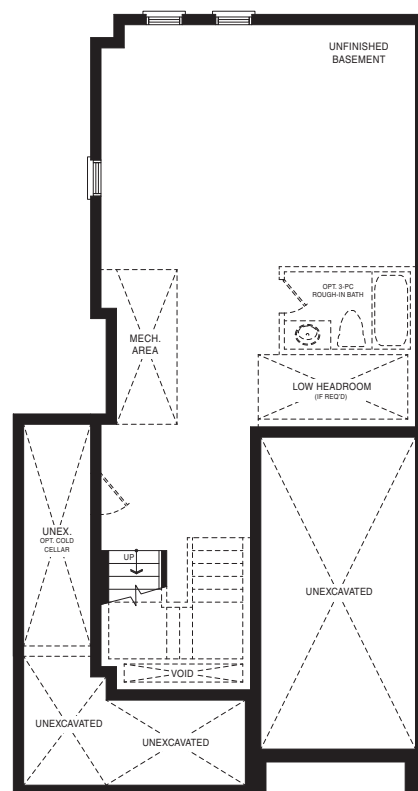

CLINTON CORNER 27'

STYLE A - 1655 SQ.FT.

STYLE B - 1712 SQ.FT.

STYLE C - 1694 SQ.FT.

MAIN FLOOR PLAN
STYLE A

SECOND FLOOR PLAN
STYLE A

BASEMENT PLAN
STYLE A